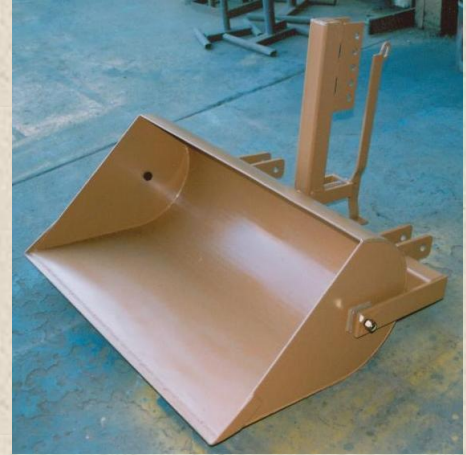

FARM-AID 3PL REAR END LOADER & LINKAGE SCOOP

Rear End Loader: Features

- Shift and load soil, gravel, manure etc.
- Rounded bucket
- High lift, bucket clears 1.8 m when released
- Quick release, trips from most tractor seats
- ½ yard capacity
- Long Arm
- Weight approx. 185kg

Model:

Product Code FA401

Linkage Scoop: Features

- ½ yard capacity
- 1180 x 610 x 460mm
- Weight approx. 100 kg

Model:

Product Code FA400

Manufactured in Australia by

FARM SUPPLIES
Machinery & Equipment